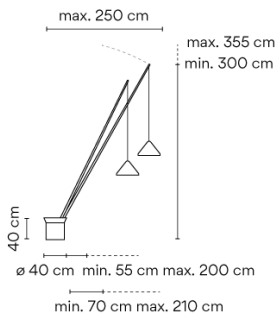

5600

Design By Arik Levy

Floor lamp. Designed by Arik Levy. Two arms rise from the base to supply the light where the user needs it. The angle of the rods is adjustable. The base is supplied with black stones. Electronic control push-button. LED light source.

Model Sheet

Finish	 10 White NCS S 0300-N 42 Blue M1 NCS S 5010-B10G 11 Black NCS S 8500N 24 Beige M1 NCS S 2005-Y50R

LED temperature color 2700 K

Dimming Push

Installation type Surface Canopy

Materials Cane: Carbon fiber
Base: Steel

Light source 2 x LED 9W 350mA
D

LED CRI>80 2082.1 lm 116
2700 K

Driver CC - Constant Current 350
220-240 V 50/60 HZ

Remarks Can be connected with or without plug.
Push button on base dimming

Application Floor Lamps

Packaging 10 Box
0.475 m x 0.475 m x 0.475 m
Gross weight 93.05
Net weight 82.05
Vol. 0.3802

Lighting effect

General Lighting

Lamp for general lighting that equally distributes the light in all directions.

Photometric Data

Other Applications

All of our products come with a five-year warranty.
Check our legal terms at www.vibia.com/warranty